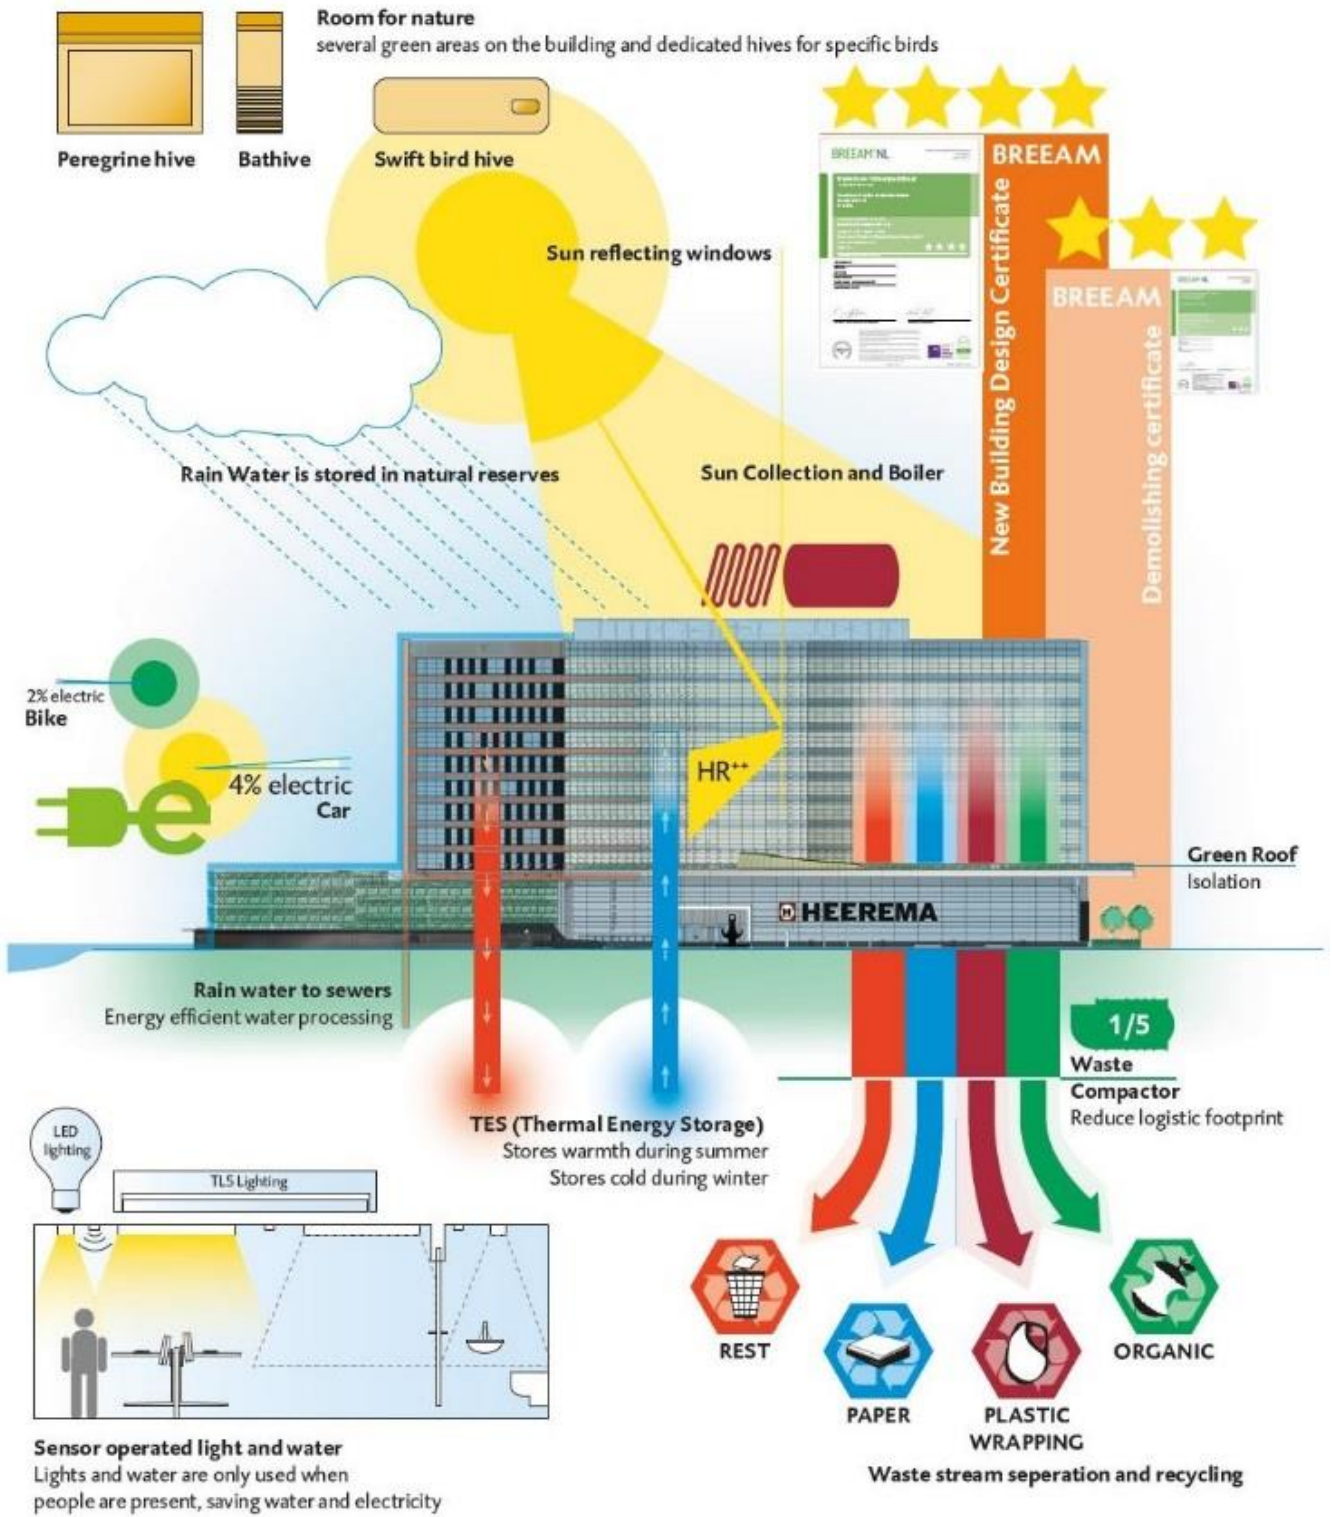

Sustainability features new Heerema Marine Contractors head office

Visit hmc.heerema.com/sustainability for more information